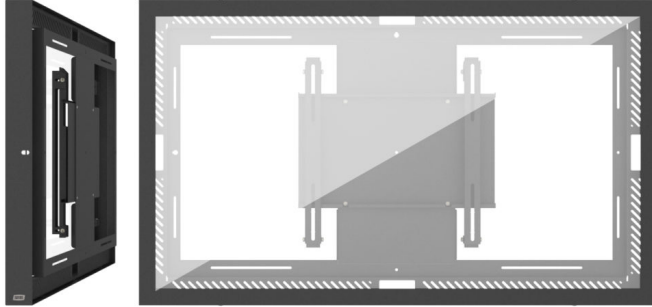

SMS CASING WALL

▲ ARTICLE NUMBER

701-001-12
32L/P Casing Wall G2 BL

▲ DESCRIPTION

Max display dimensions: 755 x 444 x 63 mm
W x H x D

▲ INFO

PLACEMENT	Wall
ROTATION	Flippable
LOCKABLE SPEC	Padlock
PROTECTION GLASS SPEC	Polycarbonate
DUST PROTECTED IP GRADE	IP2X
VESA HORIZONTAL	200 - 300
VESA VERTICAL	200 - 300
FITS MAX DIMENSIONS [MM]	L: 755, H: 444, D: 63
SCREEN SIZE	32"
WARRANTY [YEARS]	5

Casing Wall

Perfect for digital signage and information in public spaces!

Excellent choice for the lobby, stairway, next to the elevators - or anywhere the public should be met with information or engaging messages. A perfect way to show the list of tenants in a corporate or residential building. The display will be covered from all sides.

The product is a wall installation for one display, and the display mount is integrated in the casing.

Landscape or portrait? Yes, both!

The SMS Casing Wall can be used both in landscape and portrait orientation, simply choose when mounting.

Safety First

Hidden cable outlets minimize the risk of someone accessing the display, and the product is locked with safety screws (included).

PRODUCT VARIATIONS

701-005-11 - 65L/P CASING WALL G1 BL

Max display dimensions: 1480 x 858 x 63 mm