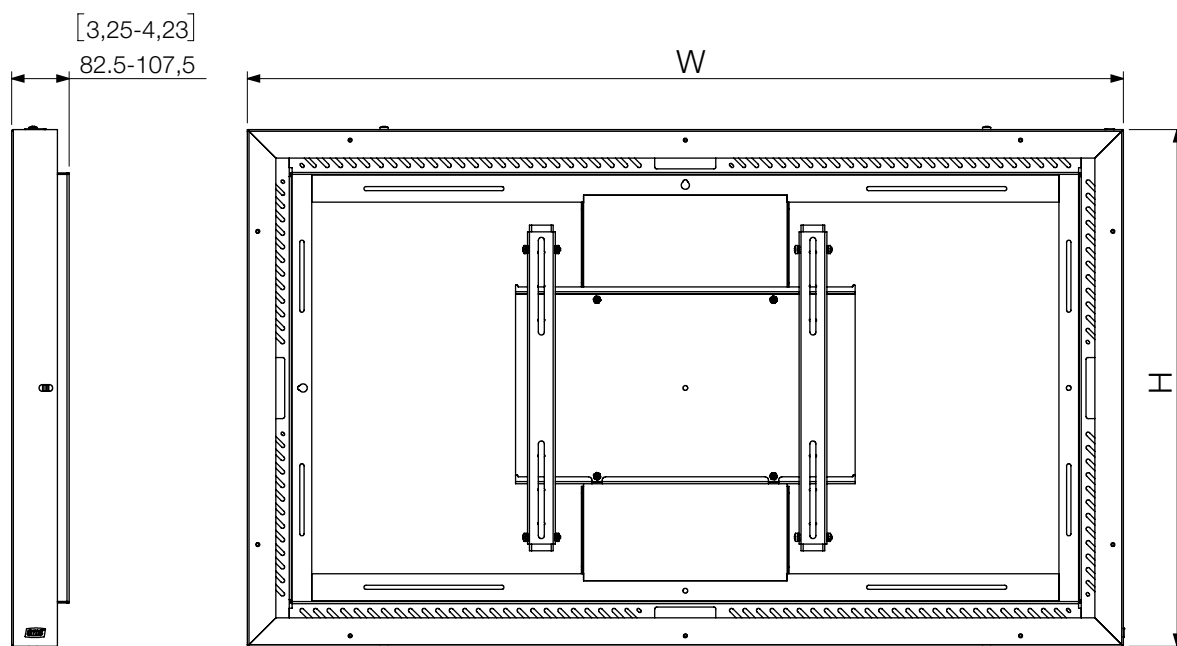

Technical Drawing SMS Casing Wall

All dimensions in mm.
Dimensions in brackets [] are in inches

SMS Casing Wall

	Product Measurements (W x H)	Max Display Measurements
32"	779 x 471 mm [31,46"x 18,54"]	755 x 444 x 63 mm
43"	1022 x 608 mm [40,24"x 23,94"]	999 x 580 x 63 mm
49"	1155 x 683 mm [45,47"x 26,89"]	1130 x 655 x 63 mm
55"	1290 x 759 mm [50,79"x 29,88"]	1260 x 735 x 63 mm