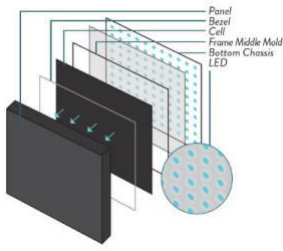

Features

IPS Reliability

Vestel IPS displays present the most clear image in both landscape and portrait orientation without any image distortion. IPS also provides 178° ultra-wide viewing angle, displaying the most accurate image quality.