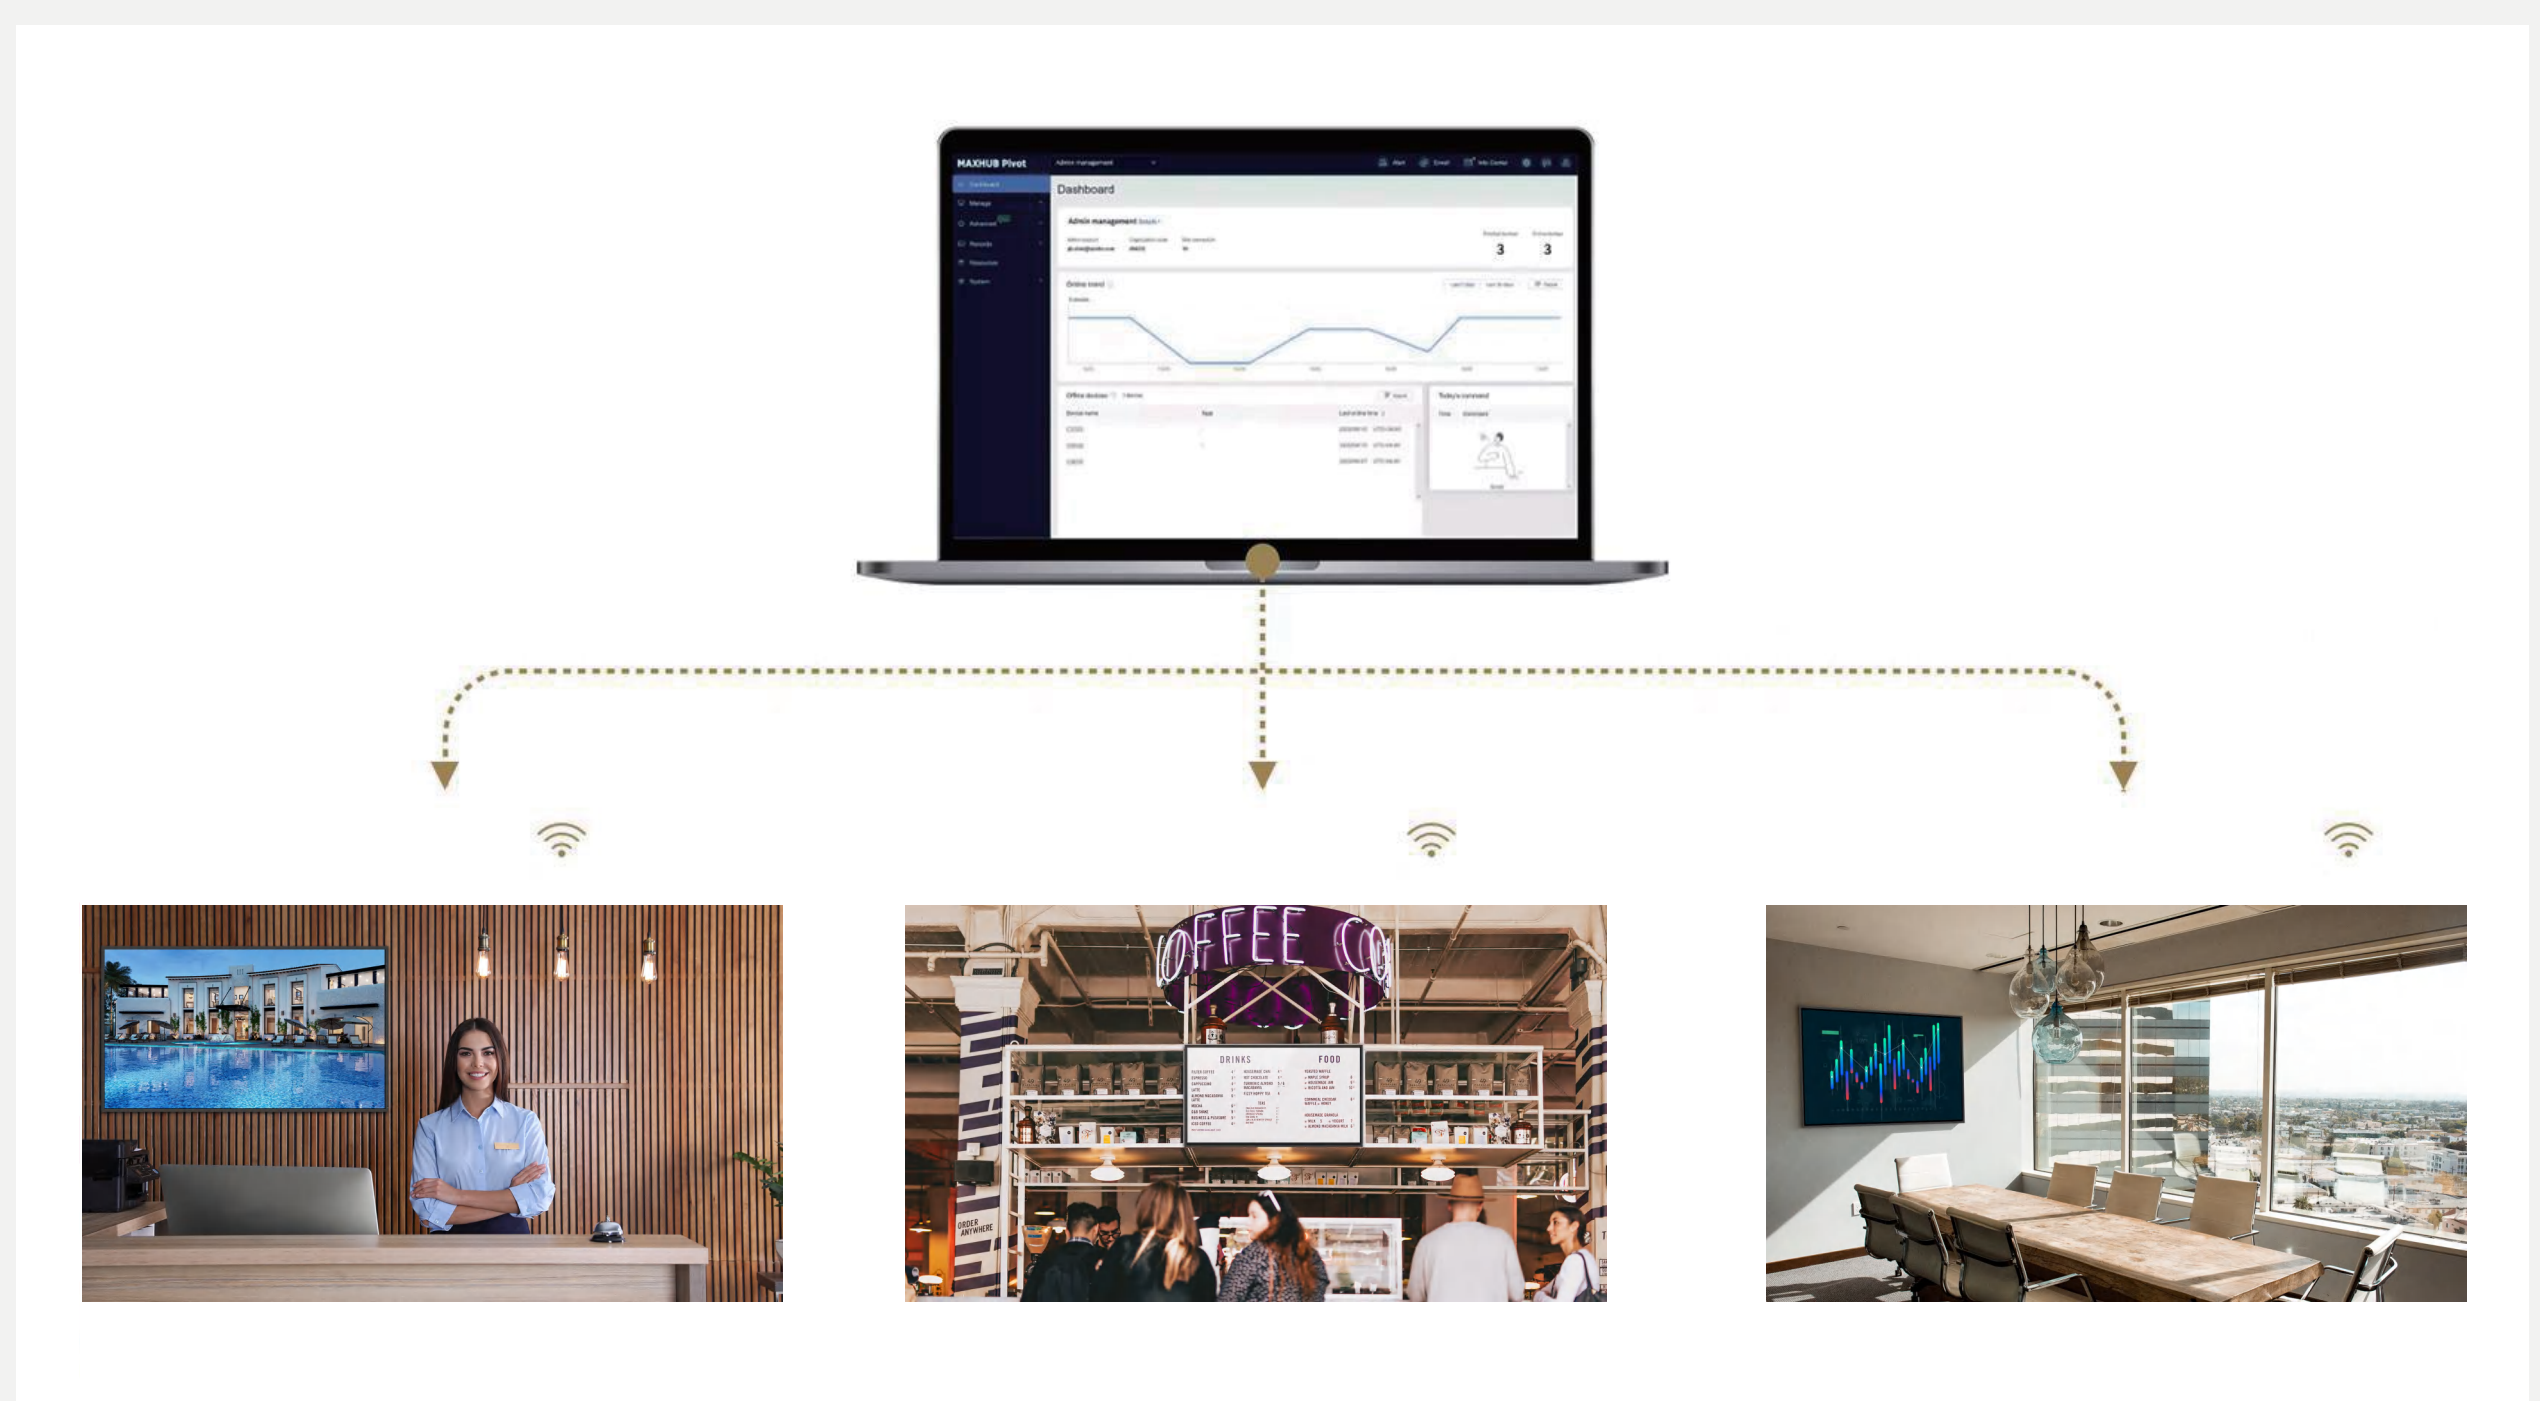

Stable and multifunctional design for business

Effortlessly manage and distribute content

Crystal-Clear Detail, anywhere

The combination of 4K UHD resolution and high brightness ensures true-to-life detail.

Conformal coating reduces the risk of damage from salt, dust, and humidity, ensuring stable device performance.

Stable and Multifunctional Design for Business

(800 nits)

Incorporating a remarkable 4K UHD resolution alongside an impressive brightness level of 800 nits, the product ensures exceptionally vibrant and lifelike content presentation, capturing the public's attention effortlessly.

The full-function USB Type-C supports ScreenShare, making content sharing easy. NetworkShare allows for effortless network sharing, and the 65W power output enables connected PC charging that is faster than a typical charger.

Effortlessly Manage and Distribute Content

MAXHUB Pivot is a device management tool that enables IT administrators to efficiently manage devices and remotely distribute content.

Specification

Model	ND55CMA-T	ND65CMA-T	ND75CMA-T
Screen Size	55"	65"	75"
Screen Type	VA	VA	VA
Brightness	800 nits	800 nits	800 nits
Contrast Ratio	6,000:1 (Typ) 1,000,000:1 (Dynamic)	6,000:1 (Typ) 1,000,000:1 (Dynamic)	6,000:1 (Typ) 1,000,000:1 (Dynamic)
Resolution	4K UHD	4K UHD	4K UHD
Viewing Angle	178°(H/V)	178°(H/V)	178°(H/V)
Operating System	Android 11.0	Android 11.0	Android 11.0
OPS Capable	No	Yes	Yes
Wifi Module	SI07B	SI07B	SI07B
Speakers	2 × 10W	2 × 10W	2 × 10W
Thickness of Bezel	9.9mm	15.9mm	15.9mm
Portrait/Landscape Mode	Yes	Yes	Yes
Wall Mounting Mode	WIB4722A	WIB9080A	WIB9080A
Operation Hours	24/7	24/7	24/7
Life Time	≥50000 hours	≥50000 hours	≥50000 hours
N.W(kg)	13.40 kg 29.54 pounds	25.40 kg 56.0 pounds	34.65 kg 76.40 pounds