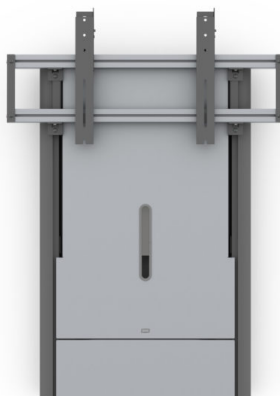

SMS PRESENCE SPEED WALL

Manual height adjustment on the wall - easy!

SMS Presence Speed Wall is our wallmount with a clever, soft and quiet manual height adjustment, thanks to the integrated BalanceBox. No electrical power is needed for the height adjustment.

SMS Presence Speed Wall is both elegant and strong. Bolt it to the wall, and it will carry a touch display between 60 and 90 kg.

The SMS Presence Speed Wall will fully hide cables and also has room for a media player inside.

Finish: Aluminum/Dark Grey. Stroke length: 400 mm. Display weight range: between 60 and 90 kg.

▲ ARTICLE NUMBER

K580-001-6

SMS Presence Speed Wall DG

▲ INCLUDED PRODUCTS

SMS Presence Wall Speed Body

1 x 580-001-6

SMS Presence Speed Wall-Floor Screenholder

1 x 590-002-6

▲ INFO

PLACEMENT	Wall
FITS MODELS	Screen weight range: 60-90 kg
LOCKABLE SPEC	Safety screw (incl) or locking pin (not incl).
HEIGHT ADJUSTABLE SPEC	Manual
CERTIFICATES	Yes
VESA HORIZONTAL	200 - 800
VESA VERTICAL	200 - 400
MAX WEIGHT [KG]	90