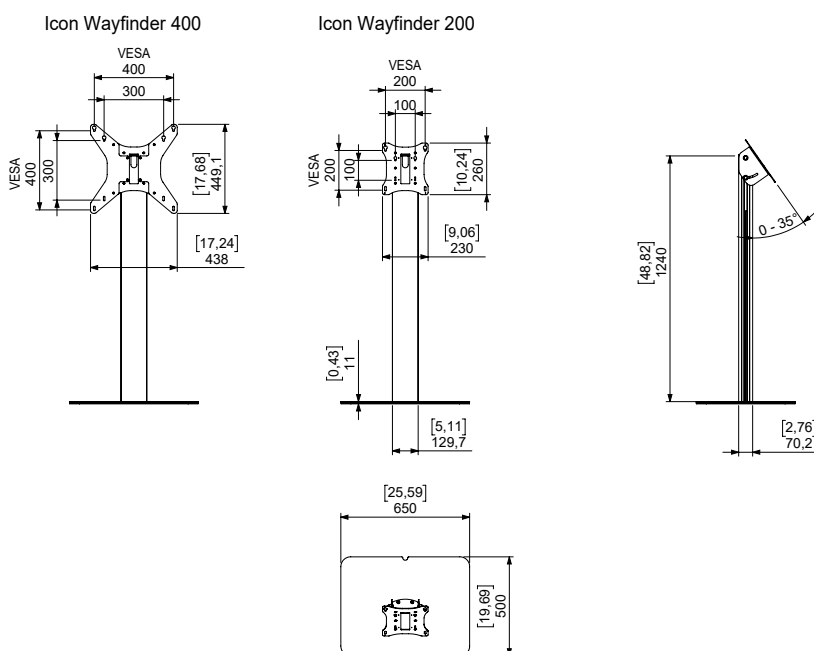

## Finding your way.

SMS Icon Wayfinder is a simple, yet elegant solution for a wide range of applications. This floorstand is the perfect match for touch displays to help visitors finding their way in indoor environments such as stores, hospitals, offices, or trade shows. It can make a shopping experience more interactive, or help with customer service.

The SMS Icon Wayfinder 200 fits touch displays with VESA 100x100 and 200x200, and the Icon Wayfinder 400 fits touch displays with VESA 300x300 and 400x400.

The pillar length is 1240 mm and cables can be routed through the stand for a clean and elegant installation.

### ▲ TECHNICAL DRAWING (INCH/MM)

K101-001-2, K101-002-2 / ICON WAYFINDER 200, ICON WAYFINDER 400

Icon Wayfinder 200

Icon Wayfinder 400

### ▲ INFO

**FINISH:** Anthracite Grey

**MAXIMUM LOAD:** 30 kg

**MINIMUM VESA:** 100 x 100 (choose Icon Wayfinder 200)

**MAXIMUM VESA:** 400 x 400 (choose Icon Wayfinder 400)

**TILT:** The display can be tilted 0 to -35°