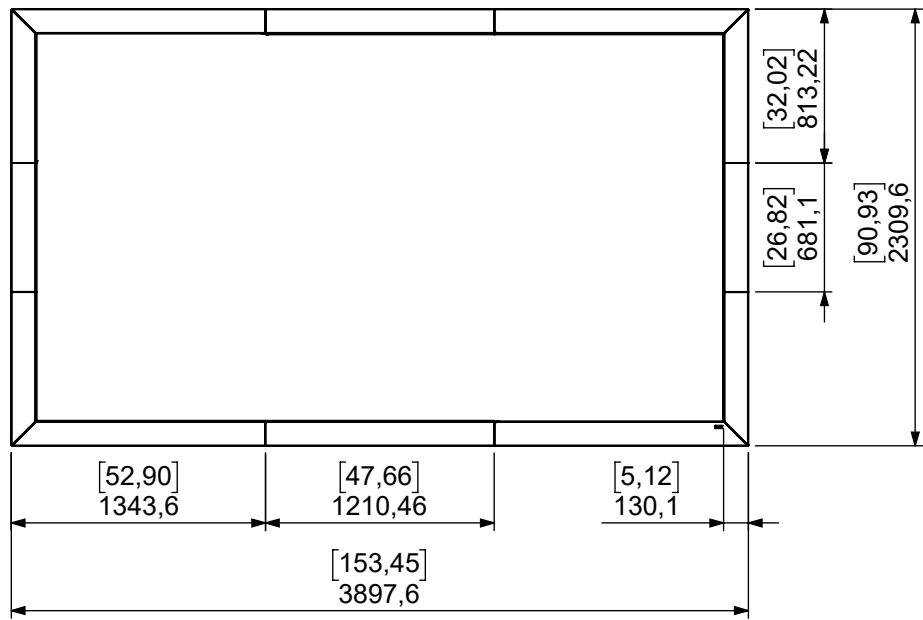

Technical drawing (mm/inch)

K07-333-x / SMS SmartTrim Barco UNI - 0005 3x3L

SMART MEDIA SOLUTIONS