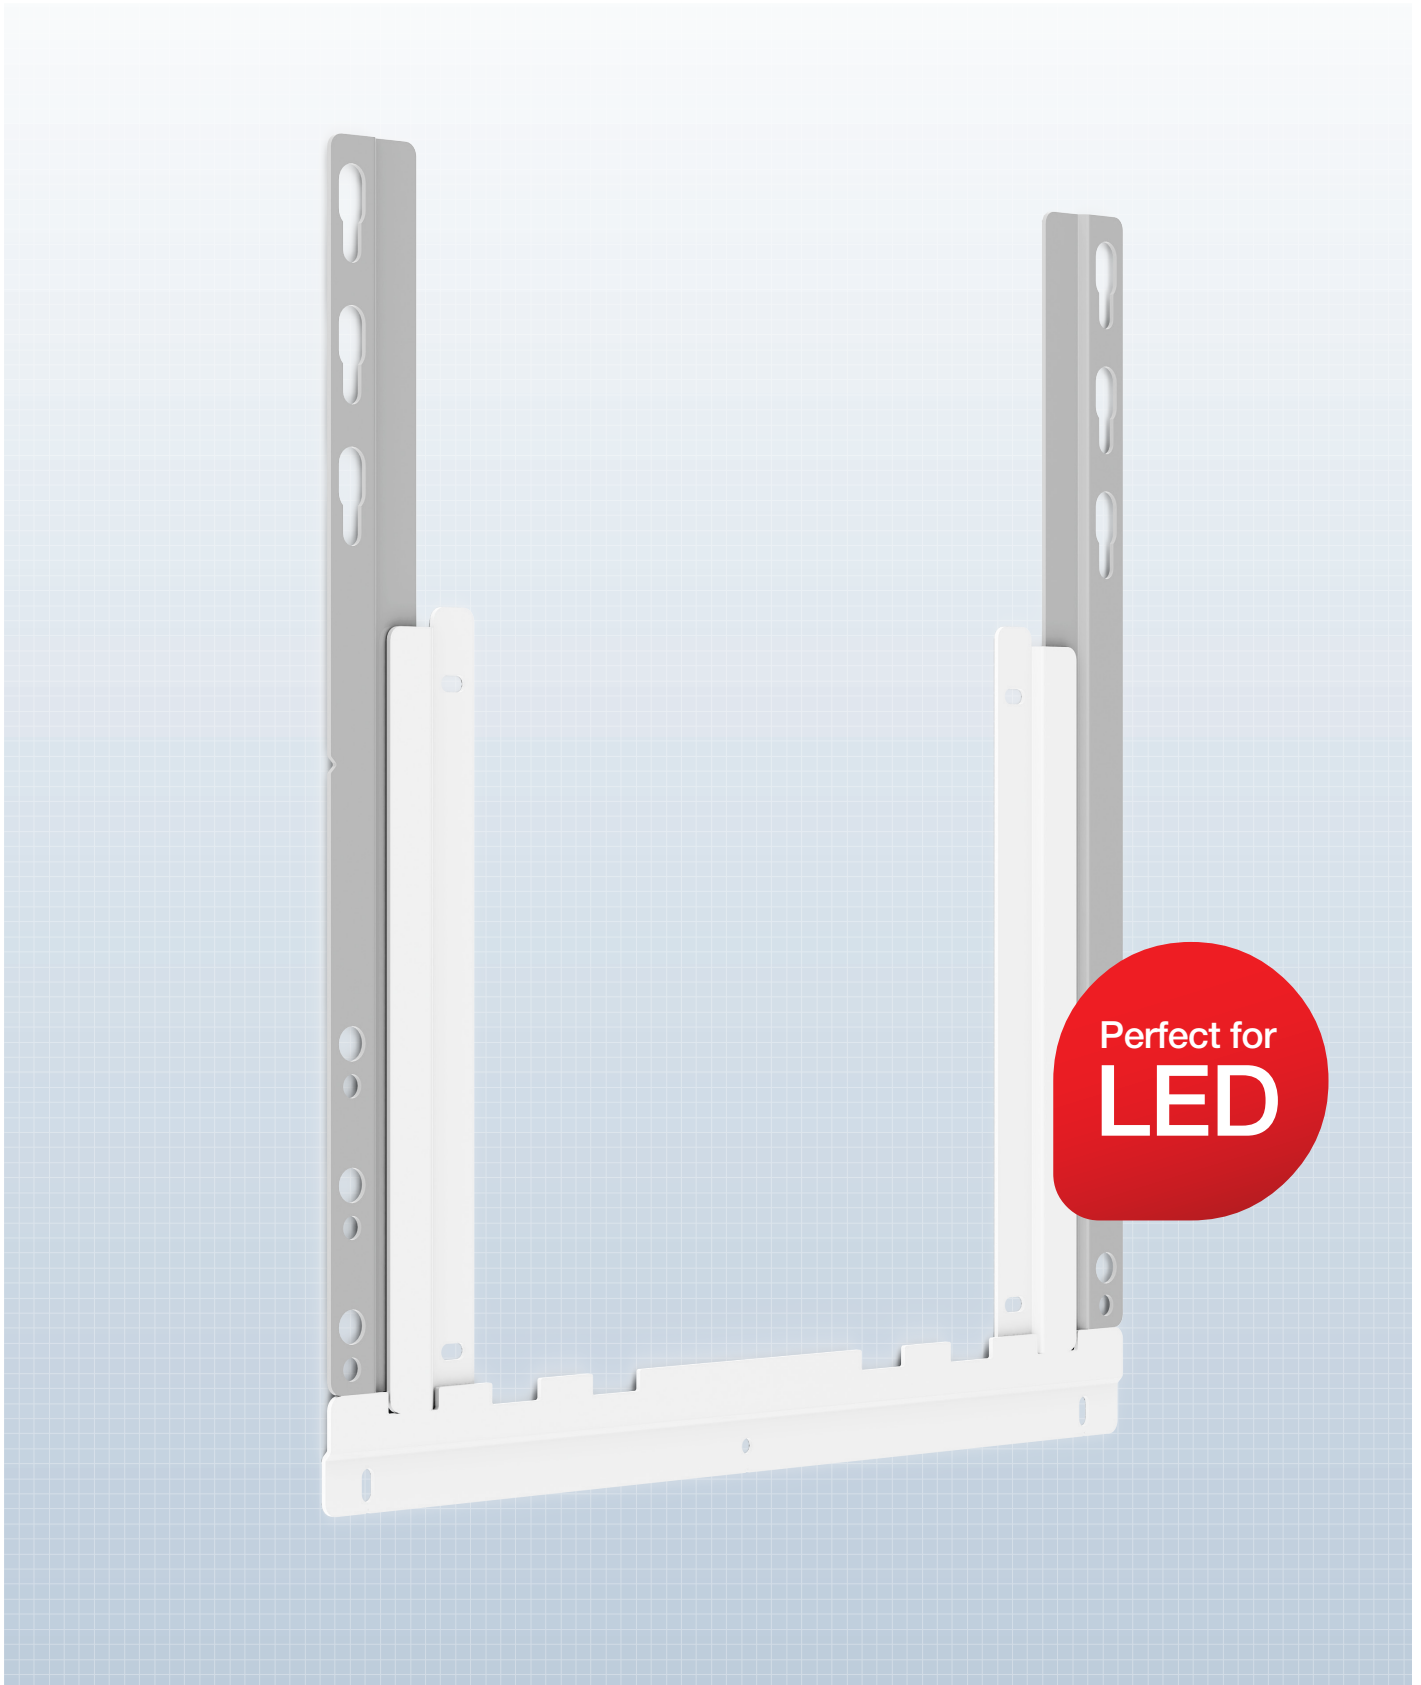

SMS SLIM FIXED

Puts your display up as a poster on the wall.

Mount a thin display close to the wall with the aid of a bracket that can hardly be seen behind it. The distance from the wall is as little as 5 mm. The bracket has few parts and is easy to mount, making it a solution that is as clever as it is cost-

effective for anyone looking for a graceful and discrete mounting. The bracket is available in three versions (each with its own article number) to fit displays of different hole patterns. Recommended display size: approx. 32-60 inches.

INFO

- Finish: silver/white.
- Maximum load: 30 kg.
- Suitable for VESA standards from 200 x 200 to 800 x 400 mm, depending on the version selected:
FS011060 is suitable for hole patterns 200 x 200, 300 x 200, max 400 x 200 mm.
FS011061 is suitable for 200 x 200, 300 x 200, 400 x 200, 300 x 300, 400 x 300, max 400 x 400.
FS011062 is suitable for 200 x 200, 300 x 200, 400 x 200, 300 x 300, 400 x 300, 400 x 400, 600 x 200, 600 x 300, 600 x 400, 800 x 200, 800 x 300, max 800 x 400.
- Recommended screen size: approx. 32-60 inches.
For small screens, please check hole pattern and technical drawing to make sure the bracket will not be visible behind the display when mounted on the wall.
- Weight: 1 kg-1.5 kg, depending on version.
- Screw holes: M6, M8.
- Distance from wall: 5 mm.
- Maximum depth of display: 50 mm.

NOTE:

Displays with connections at the rear may not be possible to mount on this wall bracket. Spacers of length 10 mm are included in the box.

ART. NO.

FS011060
FS011061
FS011062

DESCRIPTION

SMS Slim Fixed 400x200
SMS Slim Fixed 400x400
SMS Slim Fixed 800x400