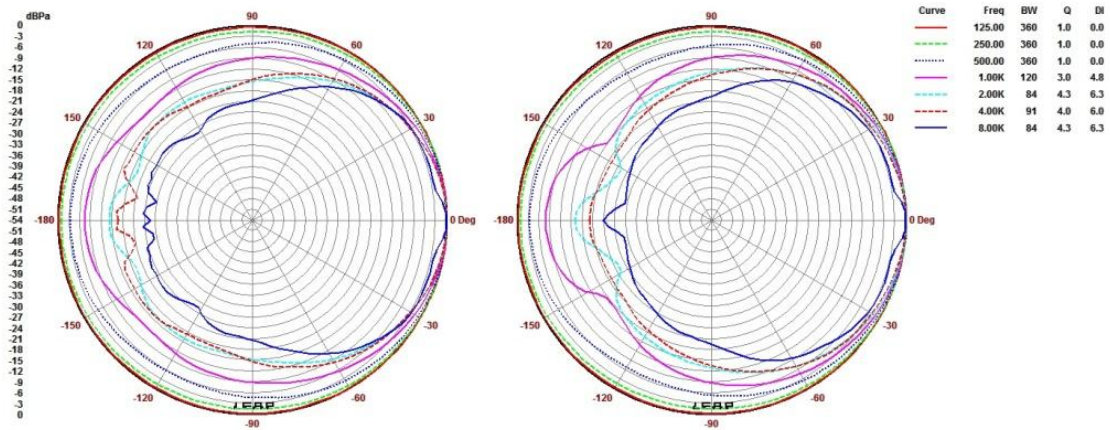

MECHANICAL DIAGRAMS

POLAR DIAGRAMS

HORIZONTAL

VERTICAL

TECHNICAL DATA

<b>Ways</b>	2
<b>Nominal low impedance</b>	8Ω
<b>Max RMS power</b>	50 W
<b>Program power</b>	100 W
<b>Nominal high impedance</b>	100 V LINE
<b>Power selector</b>	5 / 7.5 / 15 / 30 W
<b>Efficiency SPL 1W 1m</b>	92.5 dB
<b>Frequency response at -10dB @ 8Ω</b>	90 Hz ÷ 20 kHz
<b>Dimensions WxHxD (without accessories)</b>	242x242x163mm
<b>Weight</b>	2.3 kg