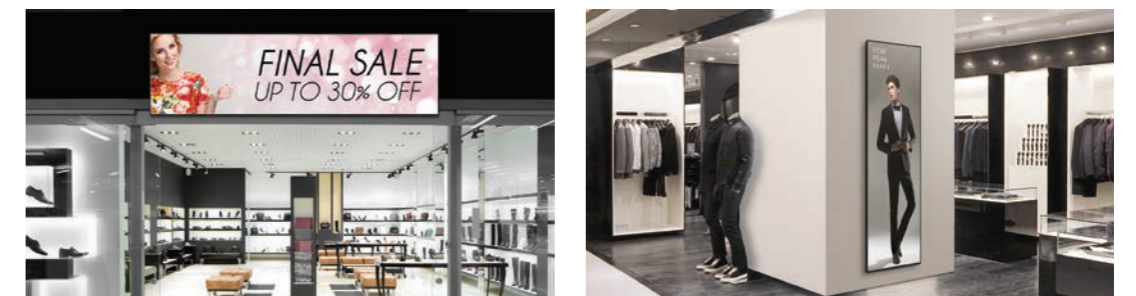

32:9 Ultra Stretch for Dynamic Digital Content

Ultra Stretch Signage 88BH7D

88BH7D is a totally new signage format with a 32:9 widescreen and Ultra HD resolution. It can display eye-catching content dynamically, utilizing existing spaces and maximizing the interior effects thanks to its unique ratio. This product—a work of art in itself—promotes the value of spaces.

Key Features

New Design Configuration

Ultra HD Resolution (3,840 x 1,080)

Ultra HD large screens deliver an immersive viewing experience.

32:9 Extended Wide Format

Dynamic content is delivered on one screen thanks to the new widescreen-format 32:9 bar-type display.

Sleek Design for Space

The Ultra Stretch Signage delivers seamless content as an in-store signboard or digital banner with its unique ratio. It maximizes both interior and advertisement effects, when installed in remaining or existing spaces, such as on a wall, pillar, or above the entrance.