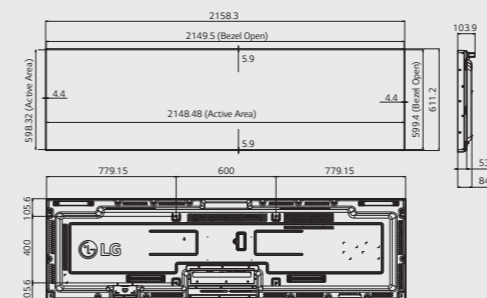

32:9 Ultra Stretch for Dynamic Digital Content

Ultra Stretch Signage 88BH7D

Screen Size
88"

88BH7D

- Brightness: 700 cd/m²
- Aspect Ratio: 32:9
- Bezel: 4.4 mm (L/R), 5.9 mm (T/B)
- Depth: 103.9 mm
- Interface: HDMI (3), DP, RJ45, IR, USB (2), SD Card, RS232C

Convenient Connectivity Support

Tiling Scene with Daisy Chain

This product supports lateral tiling for 1x4 or 4x1 installations (landscape or portrait), and up to a 4x4 installation with a daisy chain configuration.

Dimension (unit : mm)

88"

2,158.3 x 611.2 x 103.9 mm / 34.2 kg

Connectivity

- 1 IR & LIGHT SENSOR
- 2 RS-232C In
- 3 RS-232C Out
- 4 AUDIO In
- 5 AUDIO Out
- 6 DP Out
- 7 DP In
- 8 DVI-D In
- 9 HDMI 1.4
- 10 HDMI 2.0
- 11 USB 2.0
- 12 USB 3.0
- 13 SD Card
- 14 LAN In
- 15 LAN Out
- 16 Pixel Sensor