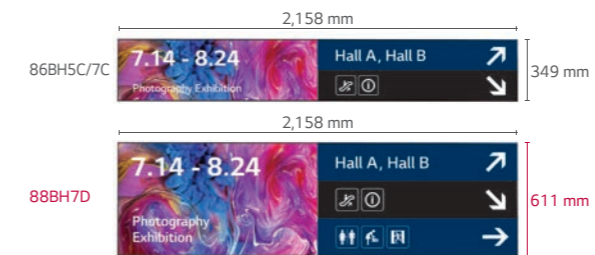

32:9 Ultra Stretch for Dynamic Digital Content

Ultra Stretch Signage 88BH7D

88BH7D is a totally new signage format with a 32:9 widescreen and Ultra HD resolution. It can display eye-catching content dynamically, utilizing existing spaces and maximizing the interior effects thanks to its unique ratio. This product—a work of art in itself—promotes the value of spaces.

Key Features

New Design Configuration

Ultra HD Resolution (3,840 x 1,080)

Ultra HD large screens deliver an immersive viewing experience.

32:9 Extended Wide Format

Dynamic content is delivered on one screen thanks to the new widescreen-format 32:9 bar-type display.

32:9 Ultra Stretch for Dynamic Digital Content

Ultra Stretch Signage 88BH7D

Screen Size
88"

88BH7D

- Brightness: 700 cd/m²
- Aspect Ratio: 32:9
- Bezel: 4.4 mm (L/R), 5.9 mm (T/B)
- Depth: 103.9 mm
- Interface: HDMI (3), DP, RJ45, IR, USB (2), SD Card, RS232C

Dimension (unit : mm)

88"

2,158.3 x 611.2 x 103.9 mm / 34.2 kg

Connectivity

- 1 IR & LIGHT SENSOR
- 2 RS-232C In
- 3 RS-232C Out
- 4 AUDIO In
- 5 AUDIO Out
- 6 DP Out
- 7 DP In
- 8 DVI-D In
- 9 HDMI 1.4
- 10 HDMI 2.0
- 11 USB 2.0
- 12 USB 3.0
- 13 SD Card
- 14 LAN In
- 15 LAN Out
- 16 Pixel Sensor