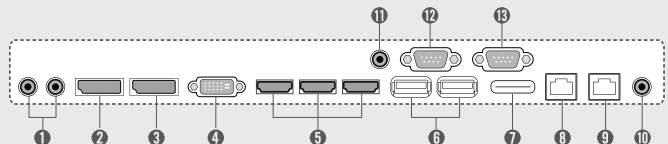

Easy Installation

Side Bracket / Classified Port

This product supports side brackets for buried installations. The classified in/out port prevents errors when connecting a daisy chain.

① Mounting hole for side bracket

Dimension (unit : mm)

86"

85" x 13.7" x 3.2" / 45.2lbs

Connectivity

- ① AUDIO IN/OUT
- ② DP OUT
- ③ DP IN
- ④ DVI-D IN
- ⑤ HDMI IN
- ⑥ USB
- ⑦ SD Card
- ⑧ LAN IN
- ⑨ LAN OUT
- ⑩ PIXEL SENSOR
- ⑪ IR & LIGHT SENSOR
- ⑫ RS-232C IN
- ⑬ RS-232C OUT