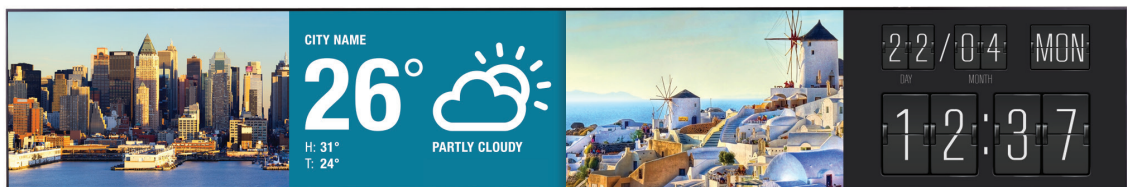

Key Features

New Design Configuration

Ultra HD Resolution (3840 x 600)

Ultra HD large screens deliver an immersive viewing experience.

Conventional

86BH5C

58:9 Extended Wide Format

Dynamic content is delivered on one screen since the new widescreen format is a 58:9 bar-type display.

Conventional

86BH5C

Multiple Screens

4 Divided PBP in Landscape or Portrait

The Picture-by-Picture (PBP) feature allows you to divide a screen into four parts in landscape or portrait installations.

58:9 Ultra Stretch for Dynamic Digital Contents

Ultra Stretch Signage 86BH5C

Screen Size
86"

86BH5C

- Brightness : 500cd/m²
- Bezel : 4.4mm (Left/Right), 5.9mm (Top/Bottom)
- Depth : 81.7mm
- Interface : HDMI, DP, RJ45, IR, USB2.0, USB3.0, Daisy-Chain (DP Out, RS232C In/Out, RJ45)