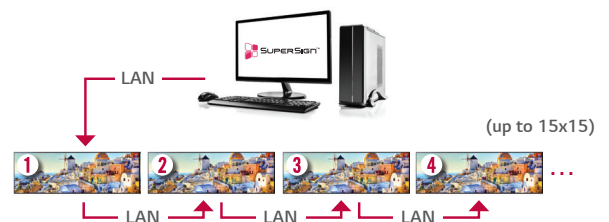

Multiple Content Creation

Users can edit content that consists of one video and several still images (up to 20) with SuperSign Editor.

Video

Image

Image

Image

Convenient Connectivity Support

Tiling Scene with Daisy Chain

This product supports lateral tiling for 1x4 or 4x1 installations (landscape or portrait), and up to a 4x4 installation with a daisy chain configuration.

LAN Daisy Chain

The LAN daisy chain allows you to control and monitor devices, distribute content, and even update firmware.

Easy Installation

Side Bracket / Classified Port

This product supports side brackets for buried installations. The classified in/out port prevents errors when connecting a daisy chain.

① Mounting hole for side bracket