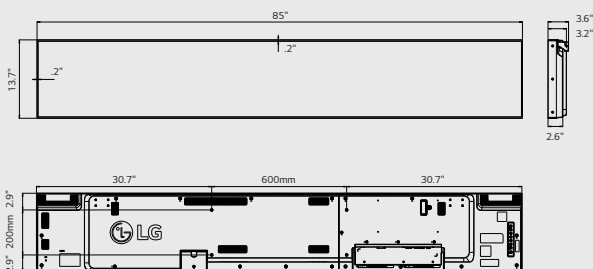

Ultra Stretch Signage 86BH5C

Screen Size
86"

86BH5C

- Brightness : 500cd/m²
- Bezel : 4.4mm (Left/Right), 5.9mm (Top/Bottom)
- Depth : 81.7mm
- Interface : HDMI, DP, RJ45, IR, USB2.0, USB3.0, Daisy-Chain (DP Out, RS232C In/Out, RJ45)

Dimension (unit : mm)

86"

85" x 13.7" x 3.2" / 45.2lbs

Connectivity

- ① AUDIO IN/OUT
- ② DP OUT
- ③ DP IN
- ④ DVI-D IN
- ⑤ HDMI IN
- ⑥ USB
- ⑦ SD Card
- ⑧ LAN IN
- ⑨ LAN OUT
- ⑩ PIXEL SENSOR
- ⑪ IR & LIGHT SENSOR
- ⑫ RS-232C IN
- ⑬ RS-232C OUT