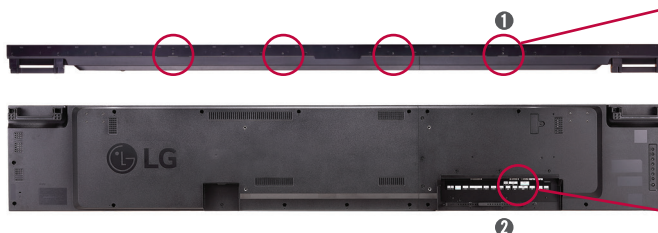

Ultra Stretch Signage 86BH5C

Screen Size
86"

86BH5C

- Brightness : 500cd/m²
- Bezel : 4.4mm (Left/Right), 5.9mm (Top/Bottom)
- Depth : 81.7mm
- Interface : HDMI, DP, RJ45, IR, USB2.0, USB3.0, Daisy-Chain (DP Out, RS232C In/Out, RJ45)

This product supports lateral tiling for 1x4 or 4x1 installations (landscape or portrait), and up to a 4x4 installation with a daisy chain configuration.

LAN Daisy Chain

The LAN daisy chain allows you to control and monitor devices, distribute content, and even update firmware.

Easy Installation

Side Bracket / Classified Port

This product supports side brackets for buried installations. The classified in/out port prevents errors when connecting a daisy chain.

① Mounting hole for side bracket