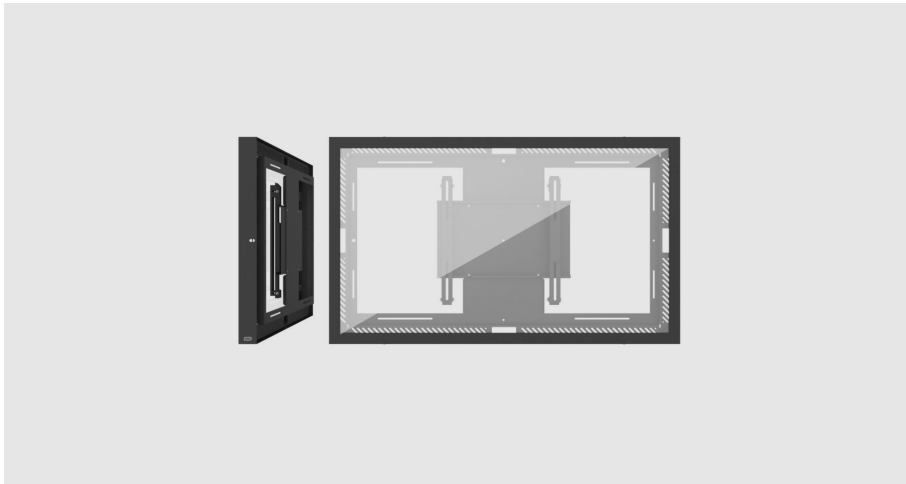

CASING WALL

Give people

An easy way to create a helpful environment

Excellent choice for the lobby, stairway, next to the elevators - or anywhere the public should be met with information or engaging messages. A perfect way to show the list of tenants in a corporate or residential building. The display will be covered from all sides.

The product is a wall installation for one display, and the display mount is integrated in the casing.

Landscape or portrait? Yes, both!

The SMS Casing Wall can be used both in landscape and portrait orientation, simply choose when mounting.

Safety First

Hidden cable outlets minimize the risk of someone accessing the display, and the product is locked with safety screws (included).

ARTICLE NUMBER

701-004-12
55L/P Casing Wall G2 BL

DESCRIPTION

Max display dimensions: 1252 x 725 x 63
W x H x D

INFO

PLACEMENT	Wall
ROTATION	Flippable
LOCKABLE	Yes
PROTECTION GLASS	Yes
DUST PROTECTED	Yes
VESA HORIZONTAL	100 - 400
VESA VERTICAL	200 - 400
FIT S MAX DIMENSIONS [MM]	L: 1249, H: 720, D: 63
SCREEN SIZE	55"
WARRANTY [YEARS]	5