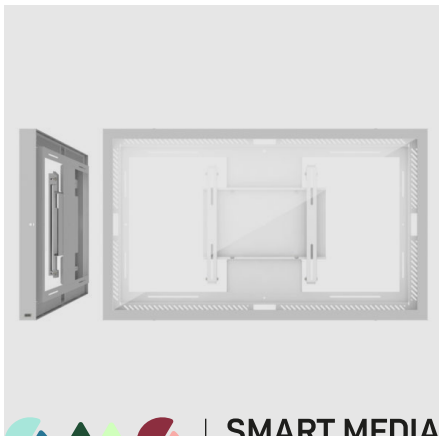

ARTICLE NUMBER

701-004-12
55L/P Casing Wall G2 BL

DESCRIPTION

Max display dimensions: 1252 x 725 x 63
W x H x D

INFO

PLACEMENT	Wall
ROTATION	Flippable
LOCKABLE	Yes
PROTECTION GLASS	Yes
DUST PROTECTED	Yes
VESA HORIZONTAL	100 - 400
VESA VERTICAL	200 - 400
FIT S MAX DIMENSIONS [MM]	L: 1249, H: 720, D: 63
SCREEN SIZE	55"
WARRANTY [YEARS]	5