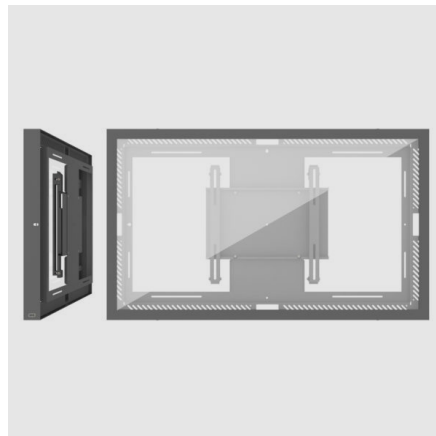

CASING WALL

Give people

An easy way to create a helpful environment

Excellent choice for the lobby, stairway, next to the elevators - or anywhere the public should be met with information or engaging messages. A perfect way to show the list of tenants in a corporate or residential building. The display will be covered from all sides.

The product is a wall installation for one display, and the display mount is integrated in the casing.

Landscape or portrait? Yes, both!

The SMS Casing Wall can be used both in landscape and portrait orientation, simply choose when mounting.

Safety First

Hidden cable outlets minimize the risk of someone accessing the display, and the product is locked with safety screws (included).

ARTICLE NUMBER

701-004-12
55L/P Casing Wall G2 BL

DESCRIPTION

Max display dimensions: 1252 x 725 x 63
W x H x D

INFO

PLACEMENT	Wall
ROTATION	Flippable
LOCKABLE	Yes
PROTECTION GLASS	Yes
DUST PROTECTED	Yes
VESA HORIZONTAL	100 - 400
VESA VERTICAL	200 - 400
FIT S MAX DIMENSIONS [MM]	L: 1249, H: 720, D: 63
SCREEN SIZE	55"
WARRANTY [YEARS]	5