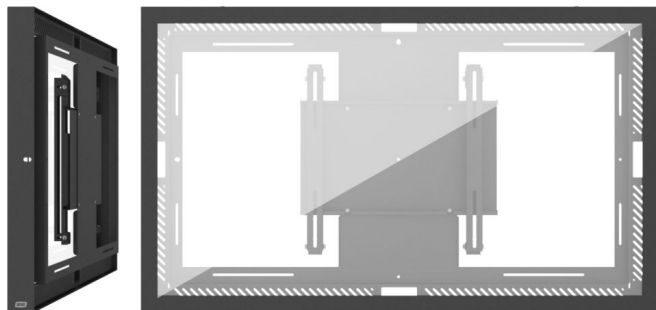

SMS CASING WALL

▲ ARTICLE NUMBER

701-001-12
32L/P Casing Wall G2 BL

▲ DESCRIPTION

Max display dimensions: 740 x 434 x 63 mm
W x H x D

▲ INFO

PLACEMENT	Wall
ROTATION	Flippable
LOCKABLE	Yes
PROTECTION GLASS	Yes
DUST PROTECTED	Yes
VESA HORIZONTAL	100 - 300
VESA VERTICAL	100 - 300
FITS MAX DIMENSIONS [MM]	L: 738, H: 435,5, D: 63
SCREEN SIZE	32"
WARRANTY [YEARS]	5

Casing Wall

Perfect for digital signage and information in public spaces!

Excellent choice for the lobby, stairway, next to the elevators - or anywhere the public should be met with information or engaging messages. A perfect way to show the list of tenants in a corporate or residential building. The display will be covered from all sides.

The product is a wall installation for one display, and the display mount is integrated in the casing.

Landscape or portrait? Yes, both!

The SMS Casing Wall can be used both in landscape and portrait orientation, simply choose when mounting.

Safety First

Hidden cable outlets minimize the risk of someone accessing the display, and the product is locked with safety screws (included).

PRODUCT VARIATIONS

701-005-11 - 65L/P CASING WALL G1 BL

Max display dimensions: 1472 x 847 x 63 mm